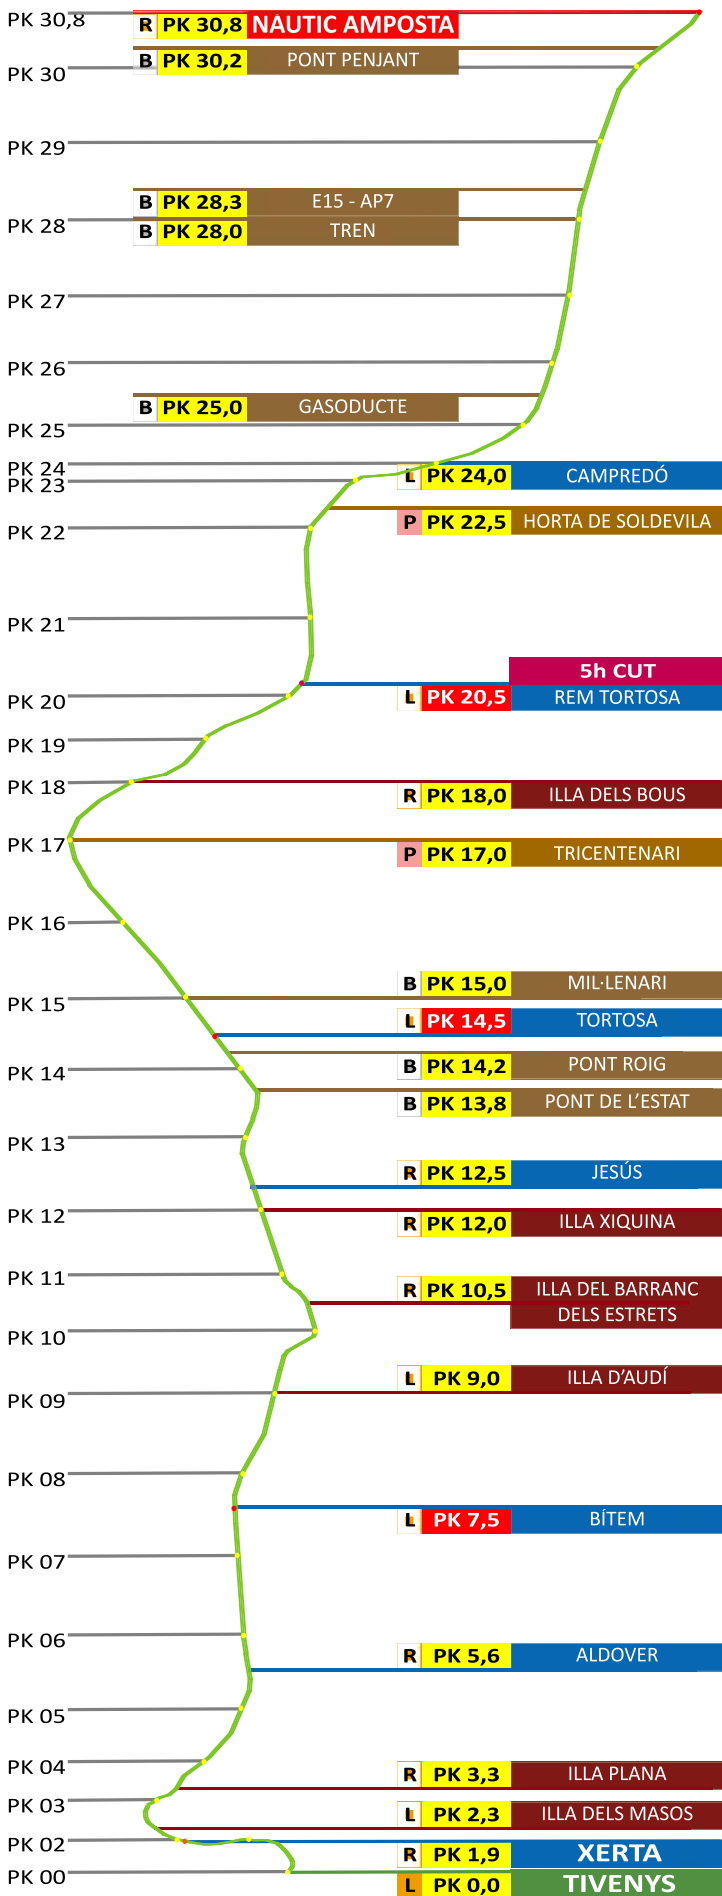

## Swim Marathon

# Race Map

**R** RIGHT **L** LEFT **B** BRIDGE **P** POINT **W** WAYPOINT **E** EXIT